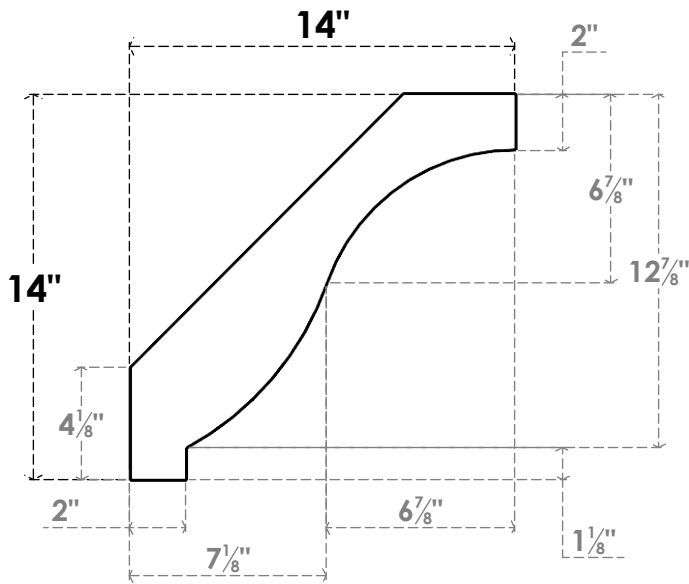

ITEM NUMBER: BRCPO030X14000X14000BKR

3"W X 14"D X 14"H BAKER ARCHITECTURAL GRADE PVC OPEN BRACE

SIDE PROFILE

FRONT PROFILE

ISOMETRIC

EKENA MILLWORK
2300 WEST MAIN ST.
CLARKSVILLE, TX 75426
TOLL FREE: 866-607-0453
WWW.EKENAMILLWORK.COM