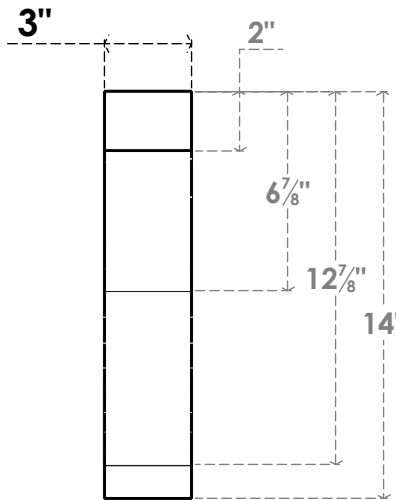

ITEM NUMBER: BRCPO030X14000X14000BKR

3"W X 14"D X 14"H BAKER ARCHITECTURAL GRADE PVC OPEN BRACE

SIDE PROFILE

FRONT PROFILE

ISOMETRIC

EKENA MILLWORK
2300 WEST MAIN ST.
CLARKSVILLE, TX 75426
TOLL FREE: 866-607-0453
WWW.EKENAMILLWORK.COM

NOTES

1. INSTALLATION TO BE COMPLETED IN ACCORDANCE WITH MANUFACTURER'S SPECIFICATIONS.
2. DRAWING MAY NOT BE TO SCALE
3. THIS DRAWING IS INTENDED FOR DESIGN AND PLANNING PURPOSES ONLY.
4. ALL INFORMATION CONTAINED HEREIN WAS CURRENT AT THE TIME OF DEVELOPMENT BUT MUST BE REVIEWED AND APPROVED BY THE PRODUCT MANUFACTURER TO BE CONSIDERED ACCURATE.
5. ARCHITECTURAL GRADE PVC PRODUCTS ARE MADE FROM EXPANDED CELLULAR PVC AND COME NATURALLY WHITE BUT MAY BE PAINTED