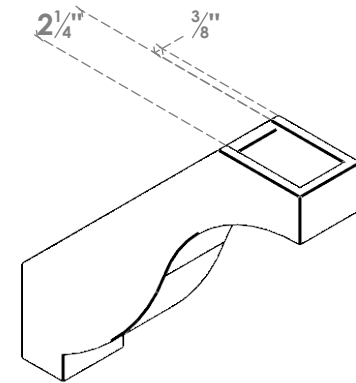

ITEM NUMBER: BRCPO030X14000X14000BKR

3"W X 14"D X 14"H BAKER ARCHITECTURAL GRADE PVC OPEN BRACE

SIDE PROFILE

FRONT PROFILE

ISOMETRIC

EKENA MILLWORK
2300 WEST MAIN ST.
CLARKSVILLE, TX 75426
TOLL FREE: 866-607-0453
WWW.EKENAMILLWORK.COM